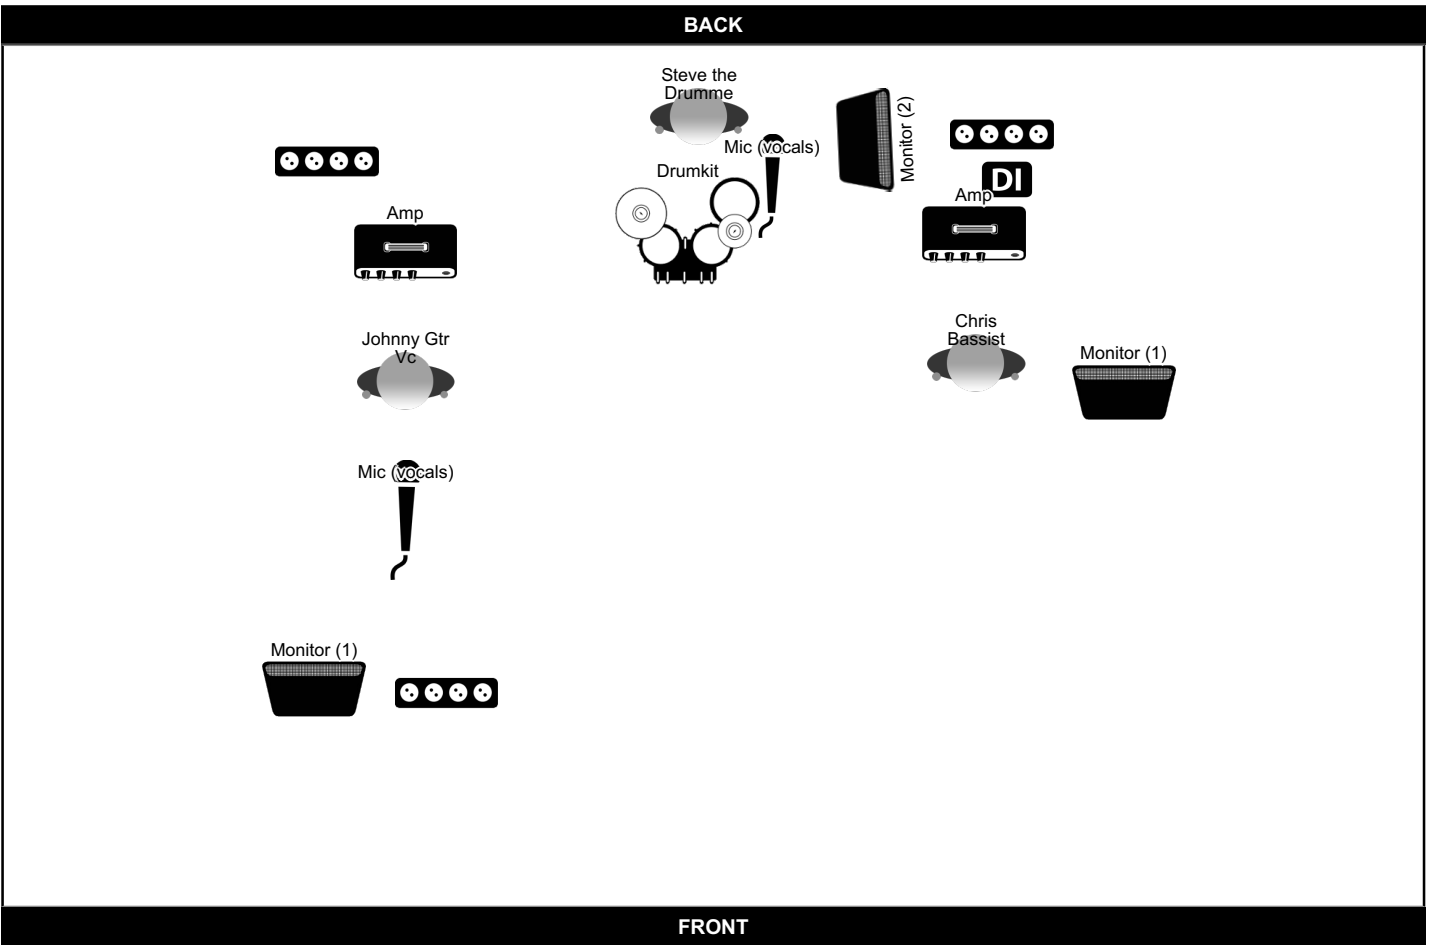

Rockin' Johnny Burgin (Rockin' Johnny Burgin Stage Plot)

Made using:
MyStagePlan

<http://rockinjohnnyburgin.com/>

Contact: Johnny Burgin (6304324940 / rjohnnyband@gmail.com)

Extra Info

Monitor Groups

Group	Soundmix
Group 1	Group 1 vocals only
Group 2	Group 2 vocals and a bit of guitar